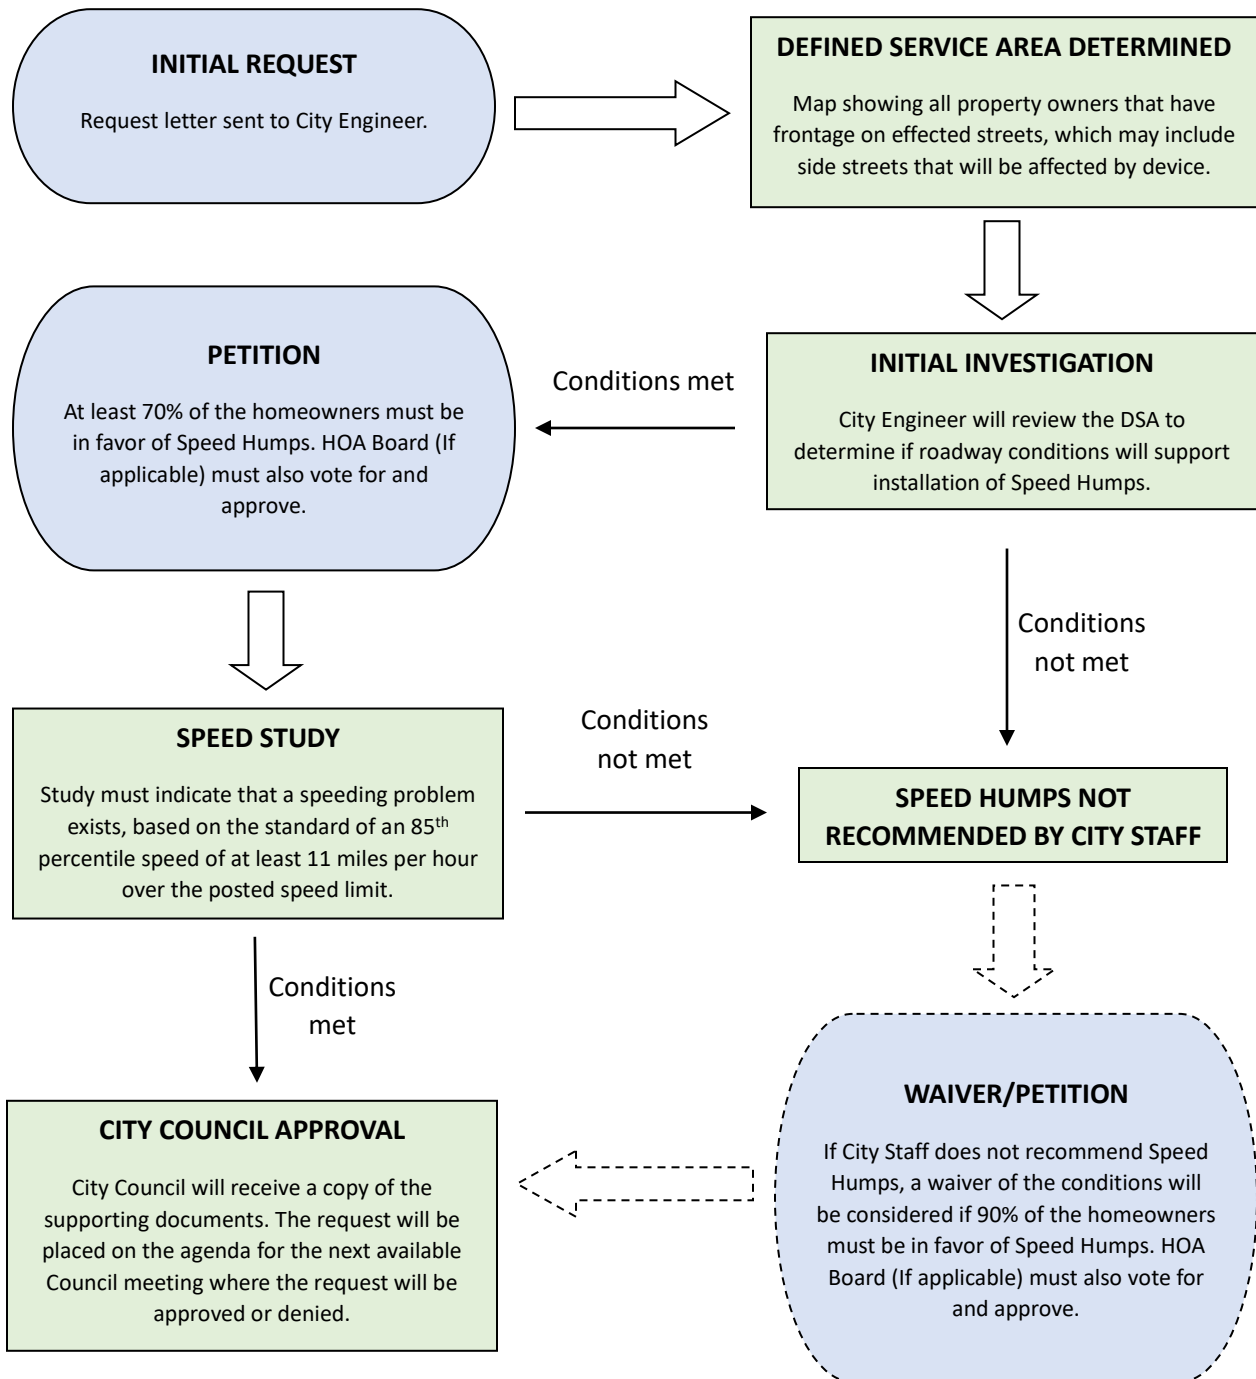

NEIGHBORHOOD TRAFFIC CONTROL PROGRAM

REQUEST FOR SPEED HUMPS PROCESS

LEGEND